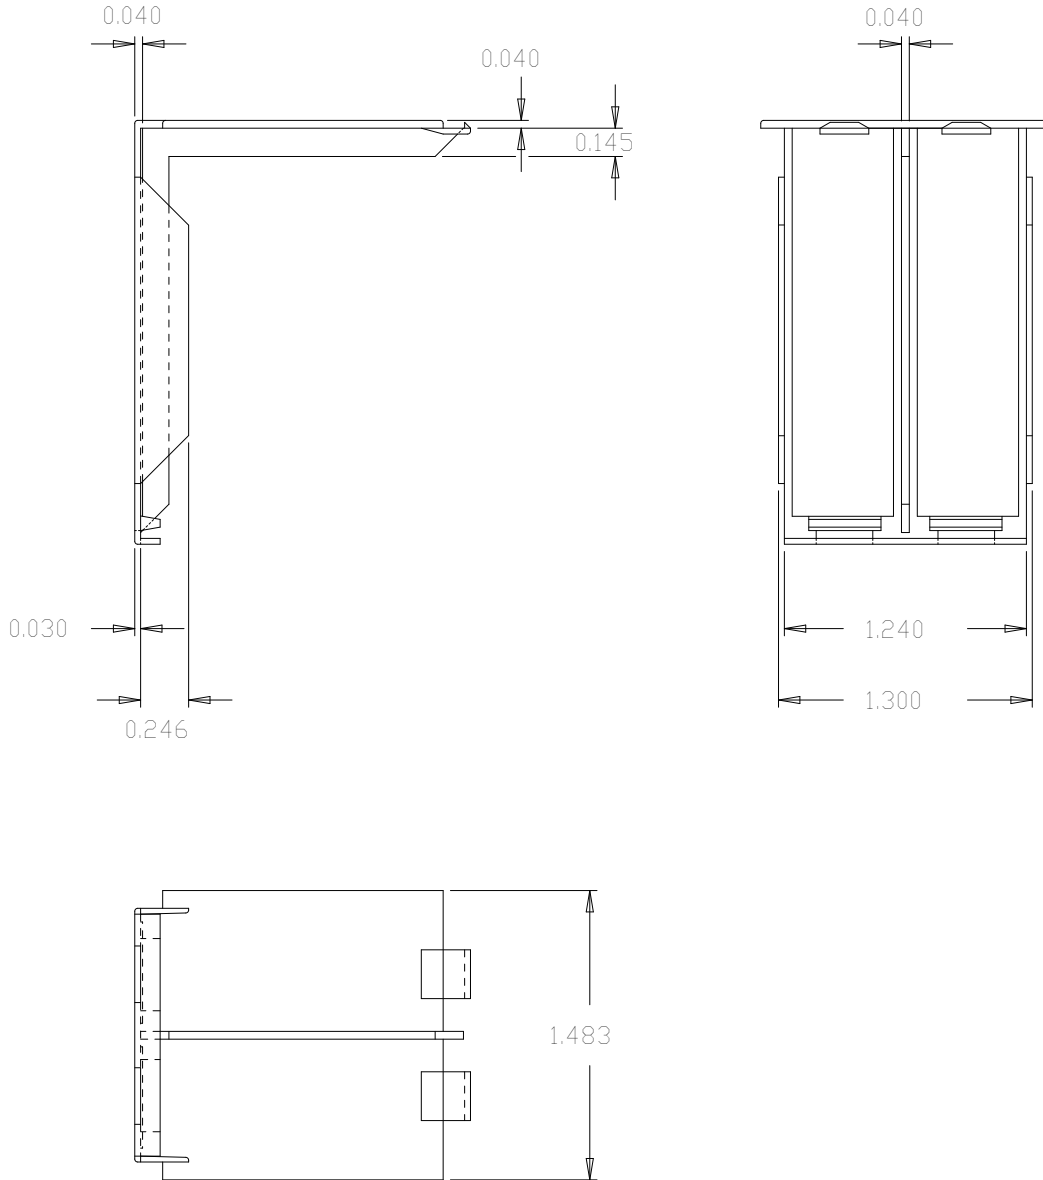

Part No. A04710

147 x 1" 'A' Range Extra Wide
Full Insulation Cover

Dimensions in inches.